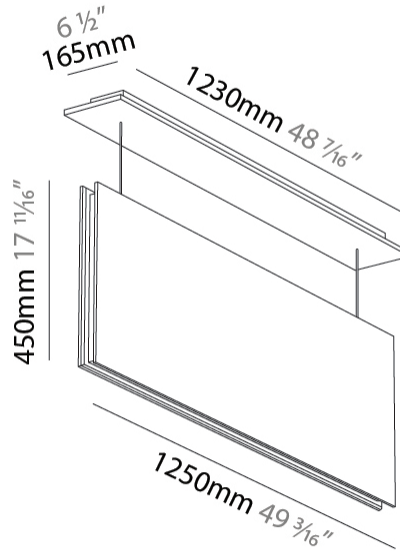

1. To build a product code in our configurator select the specify button on the base model # product page
2. To build a manual product code on this datasheet choose from the options listed below in blue font and add the suffix to the base model #

GENERAL

Series: Lullaby
Brand: Prolicht
Division: Architectural
Mounting Type: Suspension
Mounting Location: Ceiling
Subcategory: Acoustic

PHYSICAL

Shape: Rectangle
Length (mm): 1250
Length (in): 49 ³/₁₆
Width (mm): 50
Width (in): 1 ¹⁵/₁₆
Height (mm): 450
Height (in): 17 ¹¹/₁₆
Light Distribution: Direct
Fixture Finish: [ANC / ASH / BNA / BTC / BZE / CEL / EGG / EVG / FOG / FOS / FST / FUA / IRI / IRO / KHA / LIC / LIM / MER / MSN / MUS / ONX / PEA / PLU / POL / PPY / RAY / ROY / RST / STE / SWD / TAN / TAU](#)
Fixture Material: Aluminum
Cable Details: 2,000mm / 6,000mm Transparent Cable

ELECTRICAL

Lamp Type: LED
Input Wattage (W): 26
Total Output Wattage (W): 23.7
Dimming: [Non-Dimmable / 0-10V Dimming](#)
Driver Included: Yes
Driver Location: Integrated
Driver Type: Constant Current - Universal
Driver Class: Class 2
Input Voltage (V): 120 - 277

LED

Color Temperature (°K): [2700 / 3000 / 3500 / 4000](#)
Max. Delivered Lumen (lm): [3432 / 3482 / 3515 / 3582](#)
Nominal Lumen (lm): [4100 / 4160 / 4200 / 4280](#)
CRI: >90 CRI
Lamp Life (hrs): 80000

OPTICAL

Beam Angle: 80

RATINGS AND CERTIFICATIONS

Certified By: Certified for North American Standards
IP rating: IP20